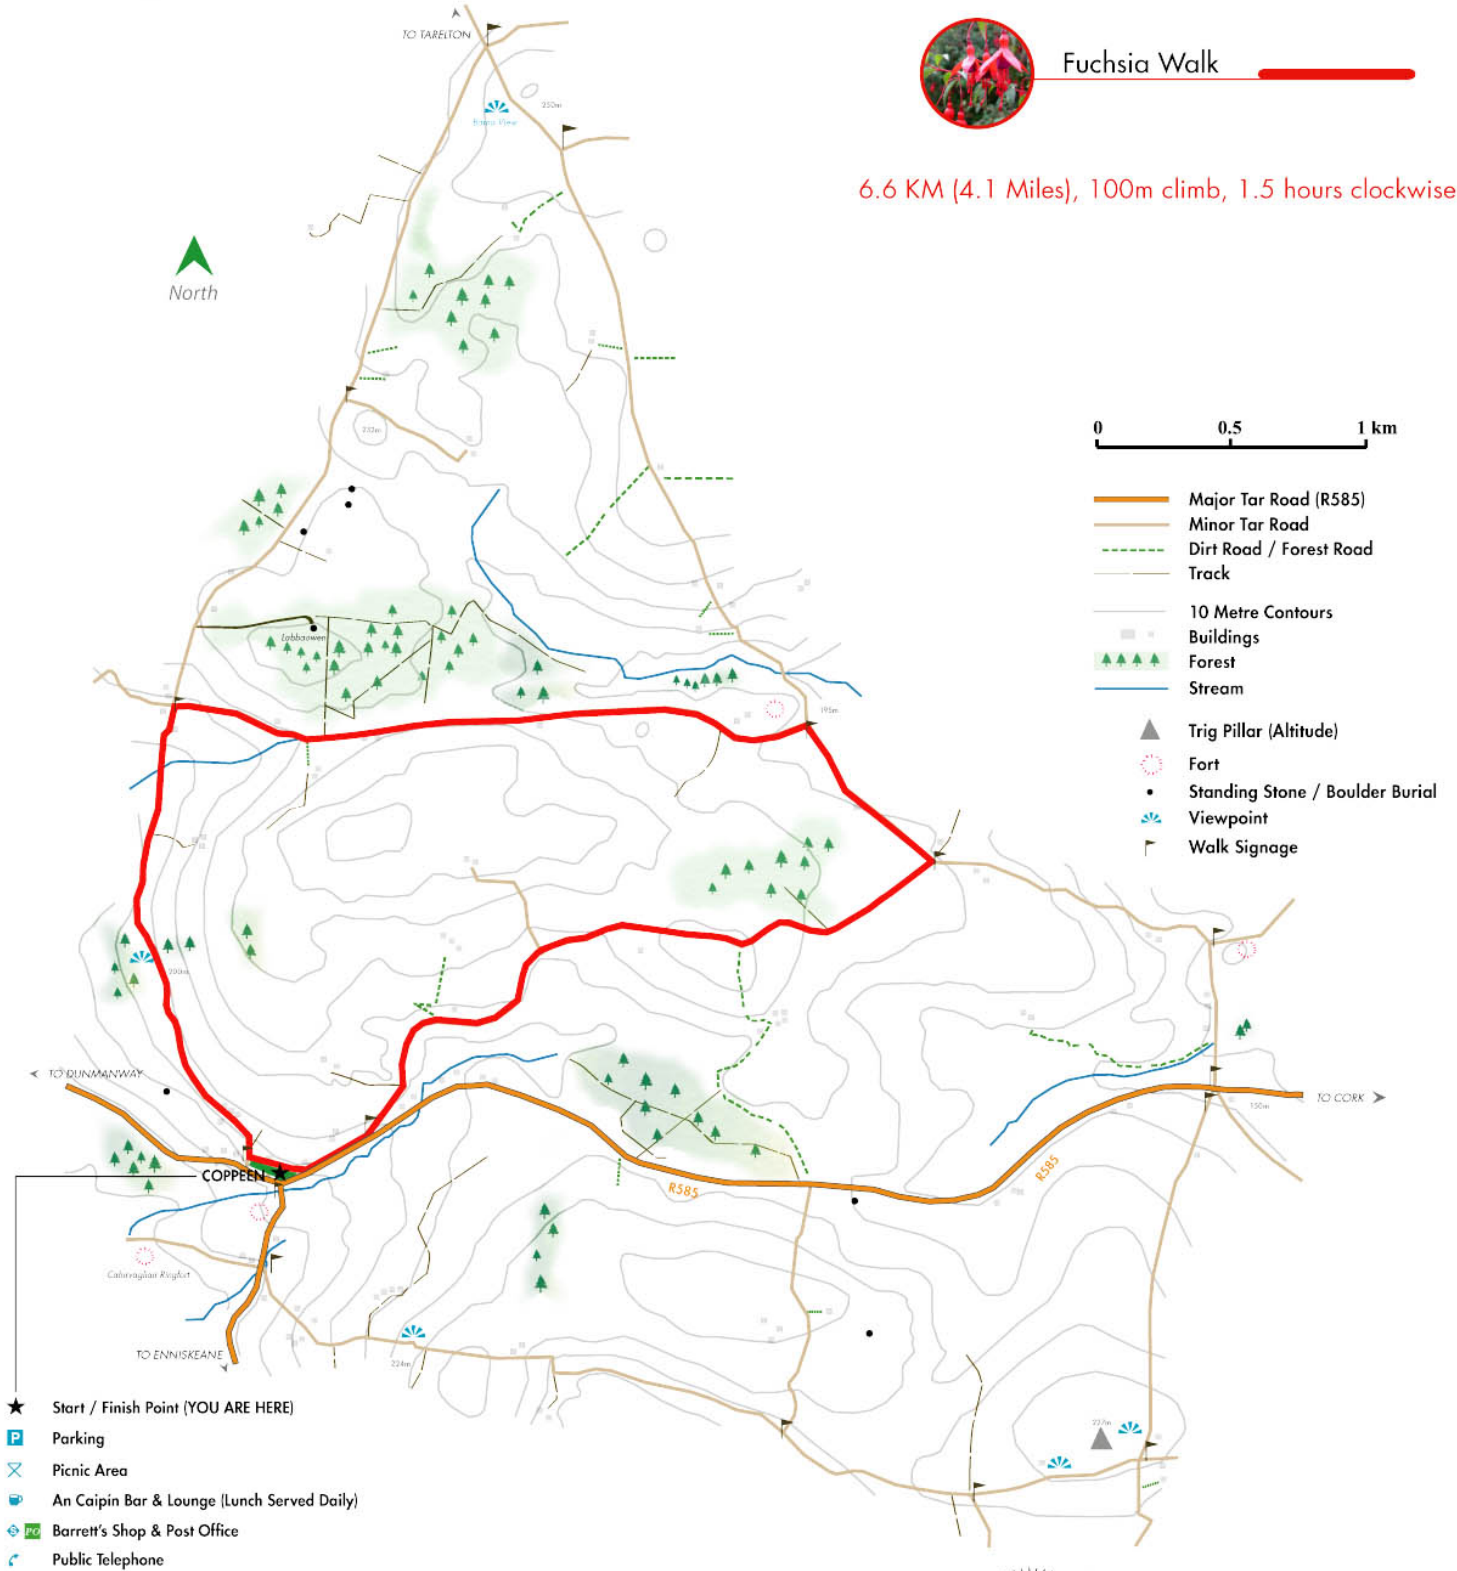

Coppeen Waymarked Walks

More info at coppeenheritage.com

Fuchsia Walk

6.6 KM (4.1 Miles), 100m climb, 1.5 hours clockwise.

This project was conceived and developed by Coppeen Archaeological, Historical & Cultural Society. For more information visit our web site or email "info@coppeenheritage.com"