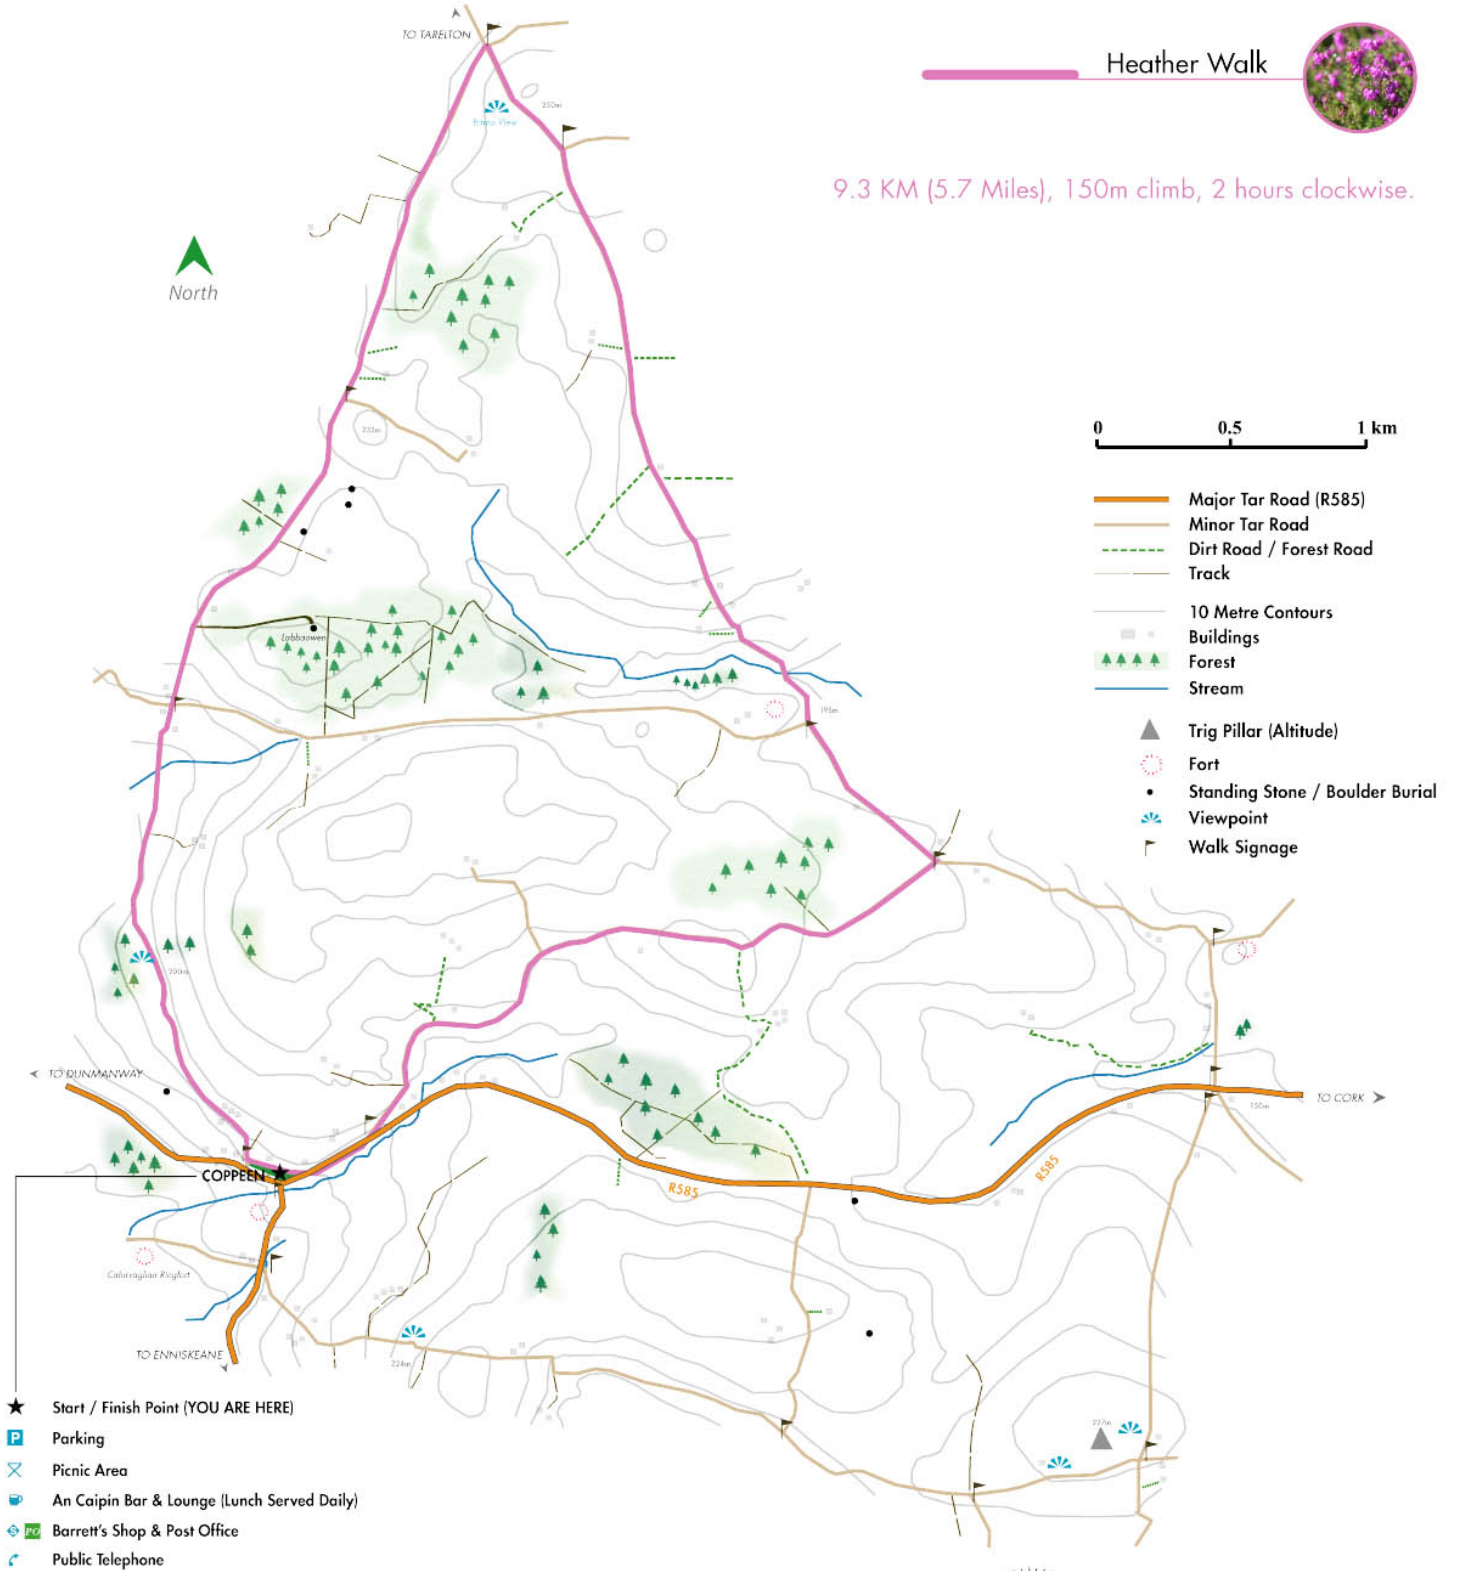

Coppeen Waymarked Walks

More info at coppeenheritage.com

Heather Walk

9.3 KM (5.7 Miles), 150m climb, 2 hours clockwise.

This project was conceived and developed by Coppeen Archaeological, Historical & Cultural Society. For more information visit our web site or email "info@coppeenheritage.com"